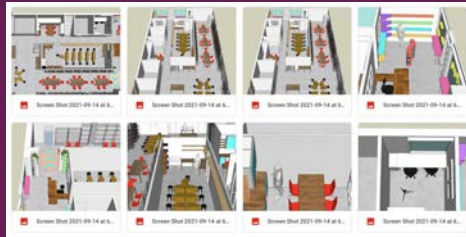

Empowering creative entrepreneurship:

Siloh Cairns opened an organization and design business for commercial and residential properties. The Belmont was the test run for their new business. Here are images of how they laid out the property to scale at the Belmont Clayhouse to maximize the spaces and their efficiency.