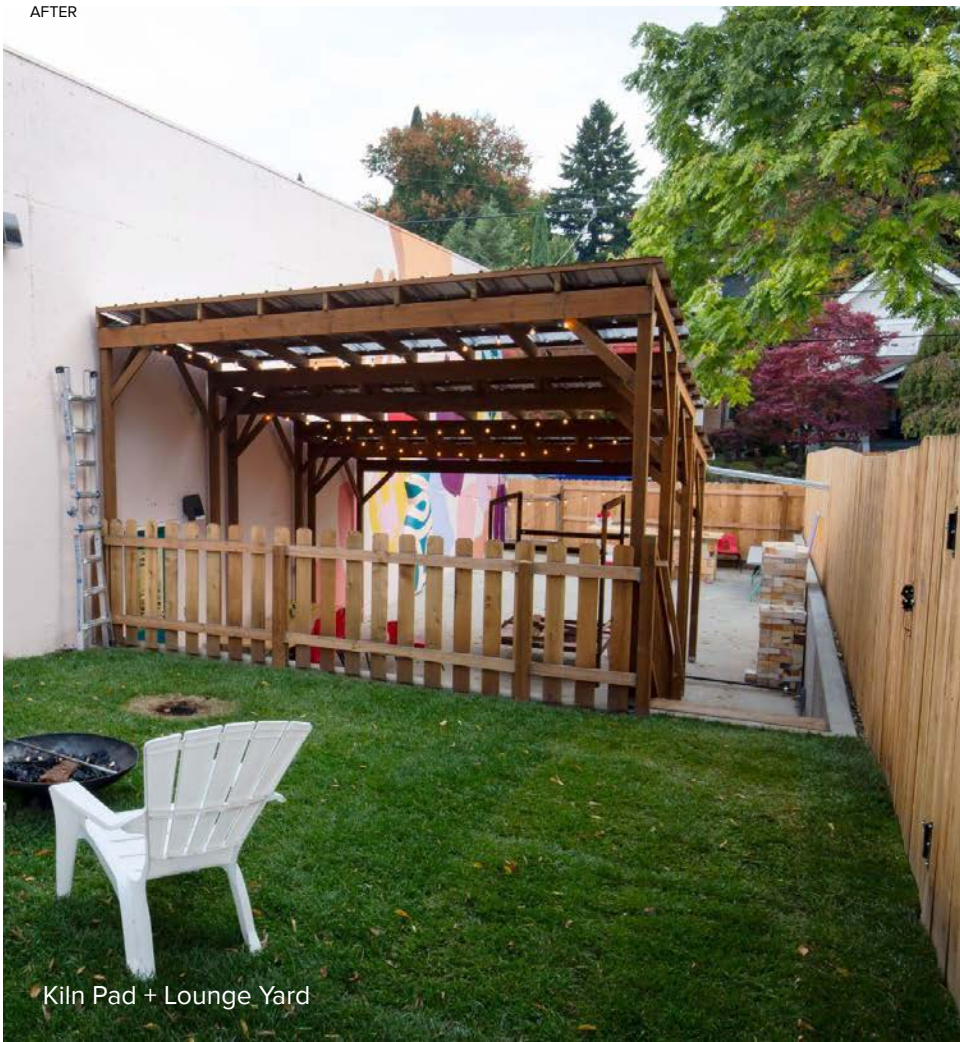

AFTER

Kiln Pad + Lounge Yard