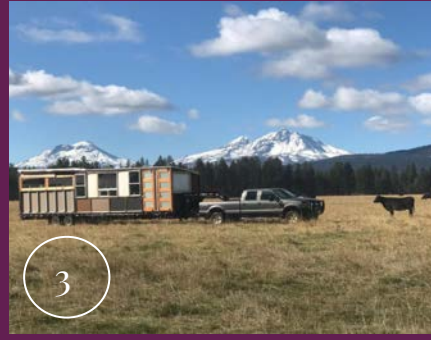

Permitting with City Offices. Employed local consultants to expedite permitting for change of occupancy, interior and exterior build-out, and commercial inspections.

1

2

3

1. BELMONT CLAY HOUSE in Portland
2. OVERNIGHT PROJECTS in Seattle
3. RANGE EXPEDITION in Bend
4. LED CONTRASTS in Boise
5. PATHWAYS at Proposal Rock

## BELMONT CLAY HOUSE in Portland, OR

The acquisition and transformation of a 8,000 square foot historic building and vacant lot into an immersive mosaics building, housing artist-designed mosaics, sculpture, and tile work, a state of the art clay working and firing center, an outdoor lounge, and a ceramics gift shop. All open to the public 7 days a week.